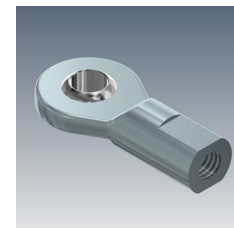

Quick Ship Stainless Steel (AISI Nr. 316L)

48h

High quality stainless steel, quickly available, including FDA oil

- If the order is received by 12am, the shipment will generally be within 48 hours
- The extension force must be indicated on the order
- The Bansbach Quick Ship gas springs include a valve
- Connecting parts, if chosen, will be enclosed

Diameter Ø	Stroke [mm]	Extension Length (EL2)	Connecting Part	Order Number	Extension Force F1 (N)
Ø 6/15	40	107	M5	QSN-15-040	10-400
	80	187		QSN-15-080	
	100	227		QSN-15-100	
	150	327		QSN-15-150	
Ø 8/19	50	164	M8	QSN-19-050	30-700
	100	264		QSN-19-100	
	150	364		QSN-19-150	
	200	464		QSN-19-200	
	250	564		QSN-19-250	
Ø 10/22	100	264	M8	QSN-22-100	50-1300
	150	364		QSN-22-150	
	200	464		QSN-22-200	
	300	664		QSN-22-300	
	500	1064		QSN-22-500	
Ø 14/28	100	262	M10	QSN-28-100	150-2600
	150	362		QSN-28-150	
	200	462		QSN-28-200	
	400	862		QSN-28-400	

Connecting Parts:

QSN-15: D1
QSN-19: A1
QSN-22: A1
QSN-28: B1

QSN-15: -
QSN-19: A5
QSN-22: A5
QSN-28: B9

QSN-15: -
QSN-19: A3
QSN-22: A3
QSN-28: A4

QSN-15: -
QSN-19: A7
QSN-22: A7
QSN-28: A8

Further connection parts and suitable fittings can be found at www.bansbach.de