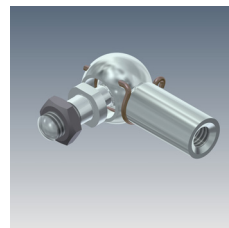

Quick Ship Stainless Steel (AISI Nr. 316L)

48h

High quality stainless steel, quickly available, including FDA oil

- If the order is received by 12am, the shipment will generally be within 48 hours
- The extension force must be indicated on the order
- The Bansbach Quick Ship gas springs include a valve
- Connecting parts, if chosen, will be enclosed

Diameter Ø	Stroke [mm]	Extension Length (EL2)	Connecting Part	Order Number	Extension Force F1 (N)
Ø 6/15	40	107	M5	QSN-15-040	10-400
	80	187		QSN-15-080	
	100	227		QSN-15-100	
	150	327		QSN-15-150	
Ø 8/19	50	164	M8	QSN-19-050	30-700
	100	264		QSN-19-100	
	150	364		QSN-19-150	
	200	464		QSN-19-200	
	250	564		QSN-19-250	
Ø 10/22	100	264	M8	QSN-22-100	50-1300
	150	364		QSN-22-150	
	200	464		QSN-22-200	
	300	664		QSN-22-300	
	500	1064		QSN-22-500	
Ø 14/28	100	262	M10	QSN-28-100	150-2600
	150	362		QSN-28-150	
	200	462		QSN-28-200	
	400	862		QSN-28-400	

Connecting Parts:

QSN-15: D1
QSN-19: A1
QSN-22: A1
QSN-28: B1

QSN-15: -
QSN-19: A5
QSN-22: A5
QSN-28: B9

QSN-15: -
QSN-19: A3
QSN-22: A3
QSN-28: A4

QSN-15: -
QSN-19: A7
QSN-22: A7
QSN-28: A8

Further connection parts and suitable fittings can be found at www.bansbach.de